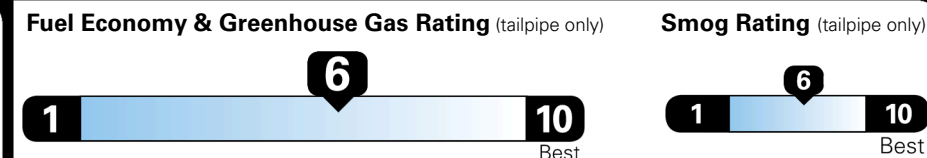

EPA DOT Fuel Economy and Environment

Gasoline Vehicle

Fuel Economy

34 MPG
combined city/hwy

35 MPG
city

34 MPG
highway

2.9 gallons per 100 miles

Small SUVs range from 14 to 125 MPG. The best vehicle rates 146 MPGe.

You save $1,250
in fuel costs over 5 years compared to the average new vehicle.

Annual fuel cost
$1,450